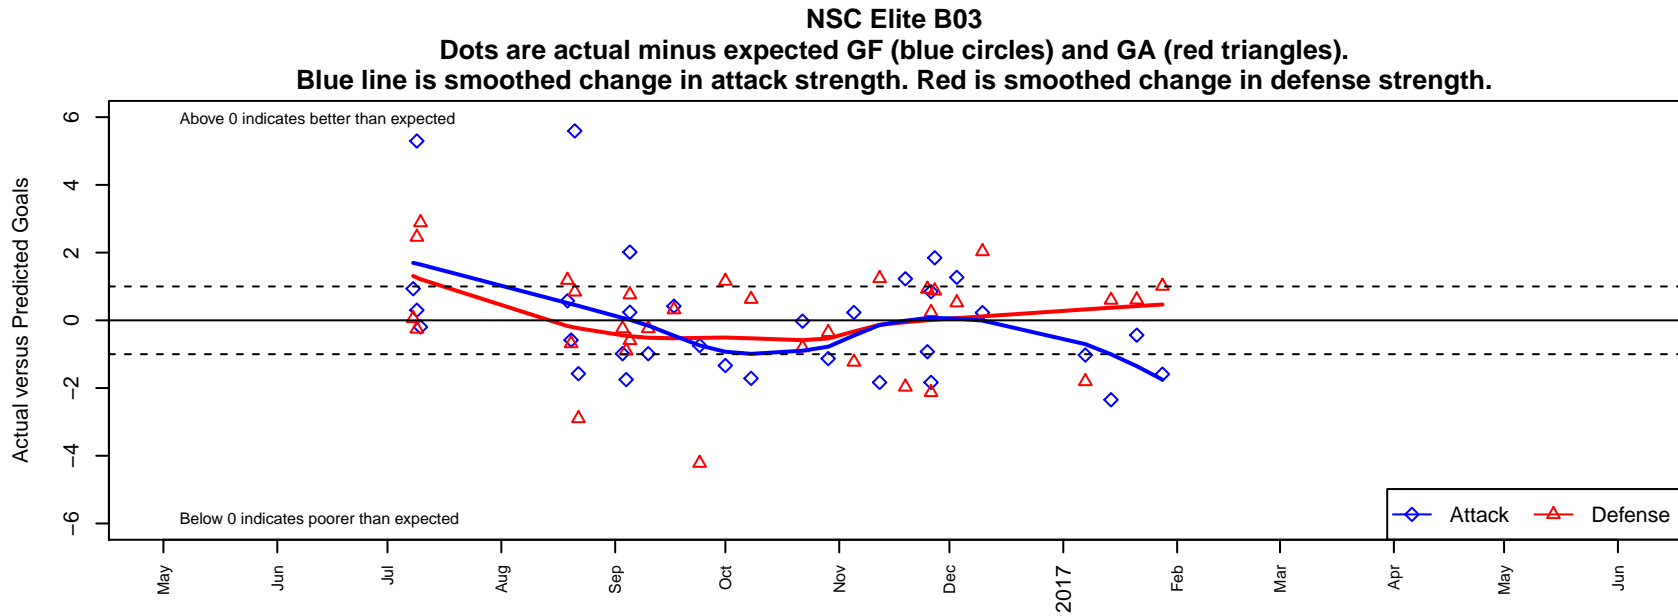

## NSC Elite B03

Northshore SC  
 Woodinville, WA  
 B03 total strength=1120  
 attack=3.59 defense=2.56  
 fall league = NPSL Div 1 (03) U14  
 notes= Green (there are 2)

alt names used:  
 NORTSHORE SELECT ELITE (WA)  
 NSC B03 Elite  
 NSC Elite  
 NSC B03 Elite  
 NSC Elite  
 NSC Elite B03 Green

**attack and defense variance (black dot)  
relative to other teams  
and top 10 in region**

**attack and defense rating  
relative to others at age  
and all opponents in last 13 months**

**Performance relative to 13 month average**