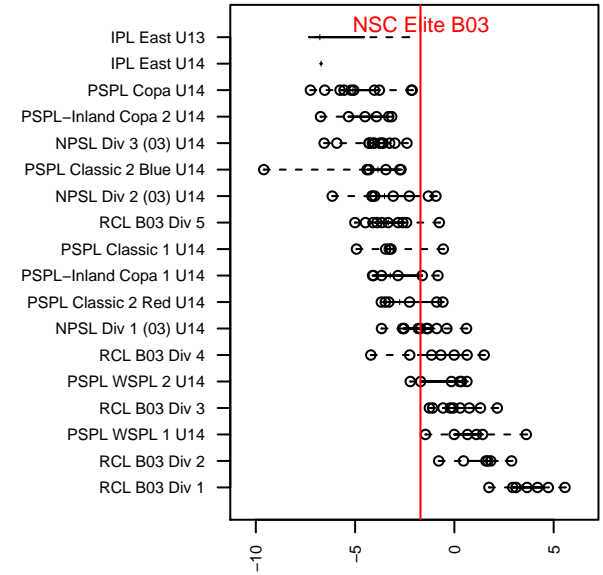

## NSC Elite B03

Northshore SC  
 Woodinville, WA  
 B03 total strength=1120  
 attack=3.59 defense=2.56  
 fall league = NPSL Div 1 (03) U14  
 notes= Green (there are 2)

alt names used:  
 NORTSHORE SELECT ELITE (WA)  
 NSC B03 Elite  
 NSC Elite  
 NSC B03 Elite  
 NSC Elite  
 NSC Elite B03 Green

Venues played:  
 2016 Seattle United Cup BU14 Gold  
 2016 Bigfoot Silver U14  
 2016 Labor Day Cup BU14 Silver  
 2016 NPSL Division 1 (03) U14  
 2016 Cranberry Cup U14  
 2016 Founders Cup B03 Div A

**attack and defense variance (black dot)  
relative to other teams  
and top 10 in region**

**attack and defense rating  
relative to others at age  
and all opponents in last 13 months**

**Performance relative to 13 month average**